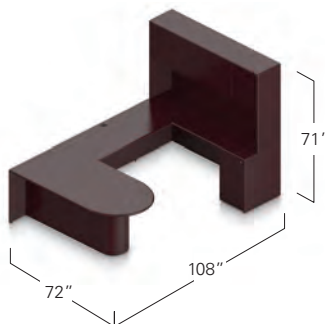

LAYOUT MR-B

- 1 MR7236DI
- 1 MR7224CS
- 1 MR70HD
- 1 MR4824FB
- 1 MR22BBF

$4431