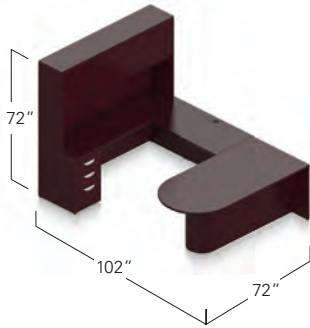

VENTNOR WOOD VENEER DESKING COMPONENTS

STORAGE OPTIONS

SAMPLE LAYOUTS

LAYOUT VF-A

1 VF7236DI
1 VF4224FB

$4632

1 VF7224CS
1 VF22BBF

1 VF72HD