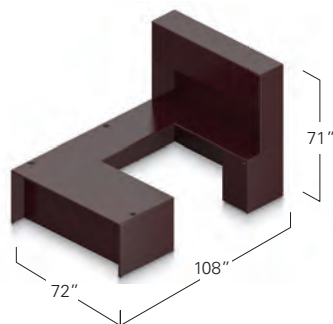

MARGATE WOOD VENEER DESKING COMPONENTS

STORAGE OPTIONS

SAMPLE LAYOUTS

LAYOUT MR-A

- 1 MR7236DS
- 1 MR7224CS
- 1 MR70HD
- 1 MR4824FB
- 1 MR22FF
- 1 MR22BBF

$5095