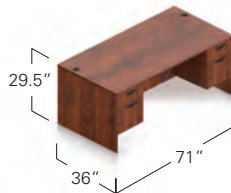

LAYOUT SL-R

- 1 SL7136DS   2 SL22HBF

$983