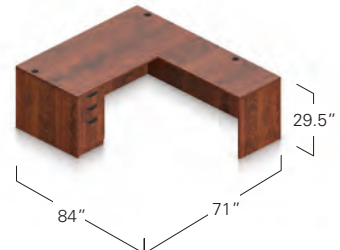

LAYOUT SL-S

- 1 SL7136DS 1 SL4824R 1 SL22BBF

\$1063

▶ MARGATE WOOD VENEER DESKING

- Hand selected veneers accented with solid wood radius edges finished in a rich satin gloss Cordovan finish that features a nine step finishing process with a Polyester top coat finish.
- Box and file drawers feature full extension ball bearing drawer slides.
- Lateral files come equipped with a mechanical safety interlock.
- Pedestals + lateral files are designed to connect to the appropriate desk, credenza and return shells.
- Drawer interiors are constructed of multi-ply wood veneer.
- Metal pins and cam fasteners are designed for rigidity. Metal brackets are also included for additional strength + rigidity.