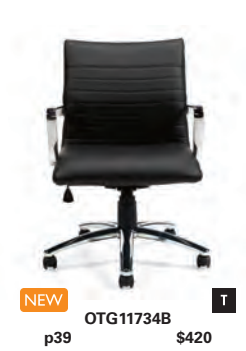

OTG2801
p13 \$535

OTG2803
p12 \$560

NEW
OTG3101
p14 \$600

NEW
OTG3103
p15 \$635

OTG2821
p12 \$660

SEATING AT A GLANCE — LUXHIDE

SEATING AT A GLANCE — LUXHIDE

OTG11730B
p38 \$445

OTG2701
p37 \$460

OTG11300B
p40 \$475

OTG2700
p36 \$480

OTG11648B
p33 \$495

OTG2787
p34 \$500

OTG11961B
p32 \$510

OTG11649B
p32 \$580

NEW
OTG2913
p31 \$675