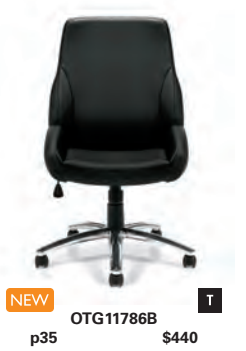

OTG2801
p13 \$535

OTG2803
p12 \$560

NEW
OTG3101
p14 \$600

NEW
OTG3103
p15 \$635

OTG2821
p12 \$660

SEATING AT A GLANCE — LUXHIDE

SEATING AT A GLANCE — LUXHIDE

OTG11730B
p38 \$445

OTG2701
p37 \$460

OTG11300B
p40 \$475

OTG2700
p36 \$480

OTG11648B
p33 \$495

OTG2787
p34 \$500

OTG11961B
p32 \$510

OTG11649B
p32 \$580

NEW
OTG2913
p31 \$675