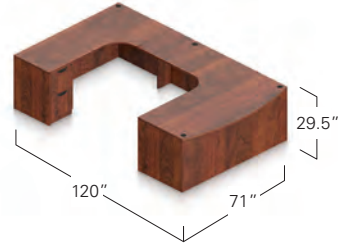

LAYOUT SL-C
1 SL22BBF 1 SL22FF 1 SL4824FB
1 SL7136CER 1 SL7141BDS
$1938