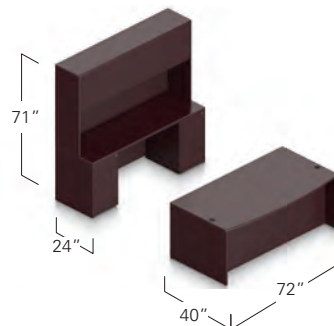

LAYOUT MR-C

- 1 MR7240BDS
- 1 MR7224CS
- 1 MR70HD
- 2 MR22FF
- 2 MR22BBF

$5828