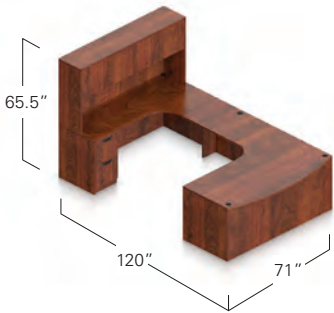

LAYOUT SL-D
1 SL22BBF 1 SL22FF 1 SL71HD
1 SL3624FB 1 SL7148BCL 1 SL7136CER
$2579